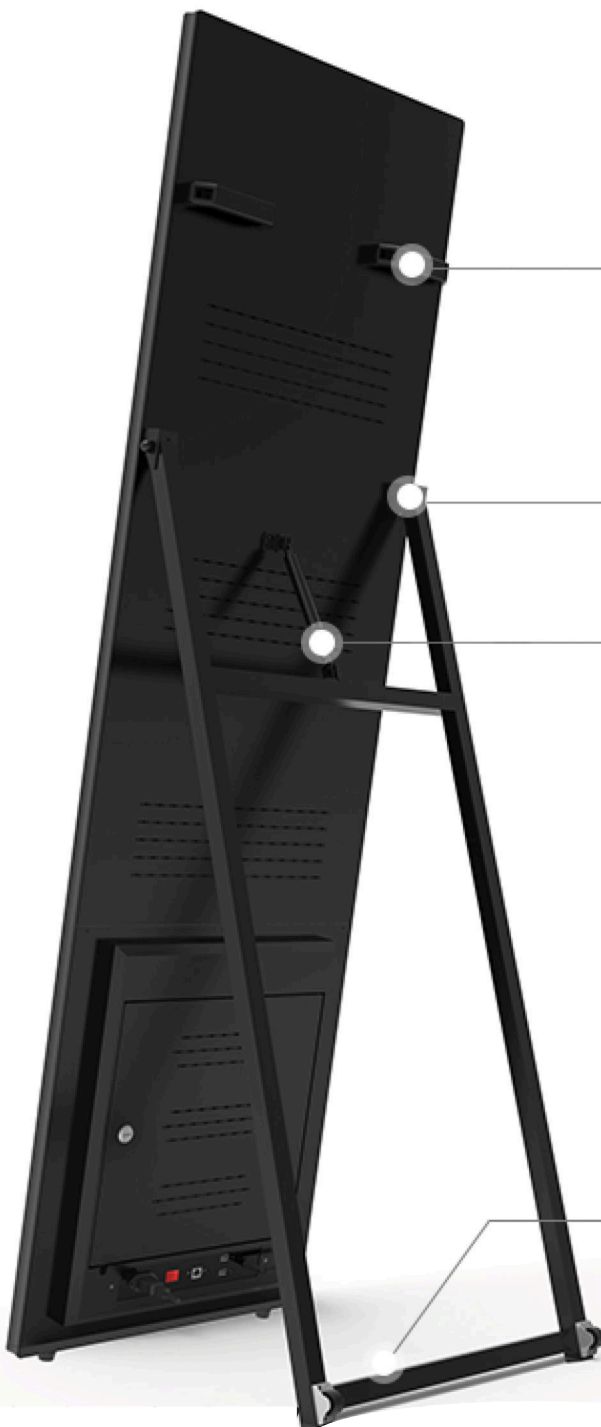

PORTABLE DIGITAL SIGNAGE

Portable design, one person can move

Easy to move

Foldable design

HD resolution

Android

WIFI / Internet
online transmission

USB Plug&play

High resolution
High brightness

High quality tempered
glass protection

Handle easy to move

Foldable design

Gas spring
stable and flexible

Casters portable design

Product view

Front view