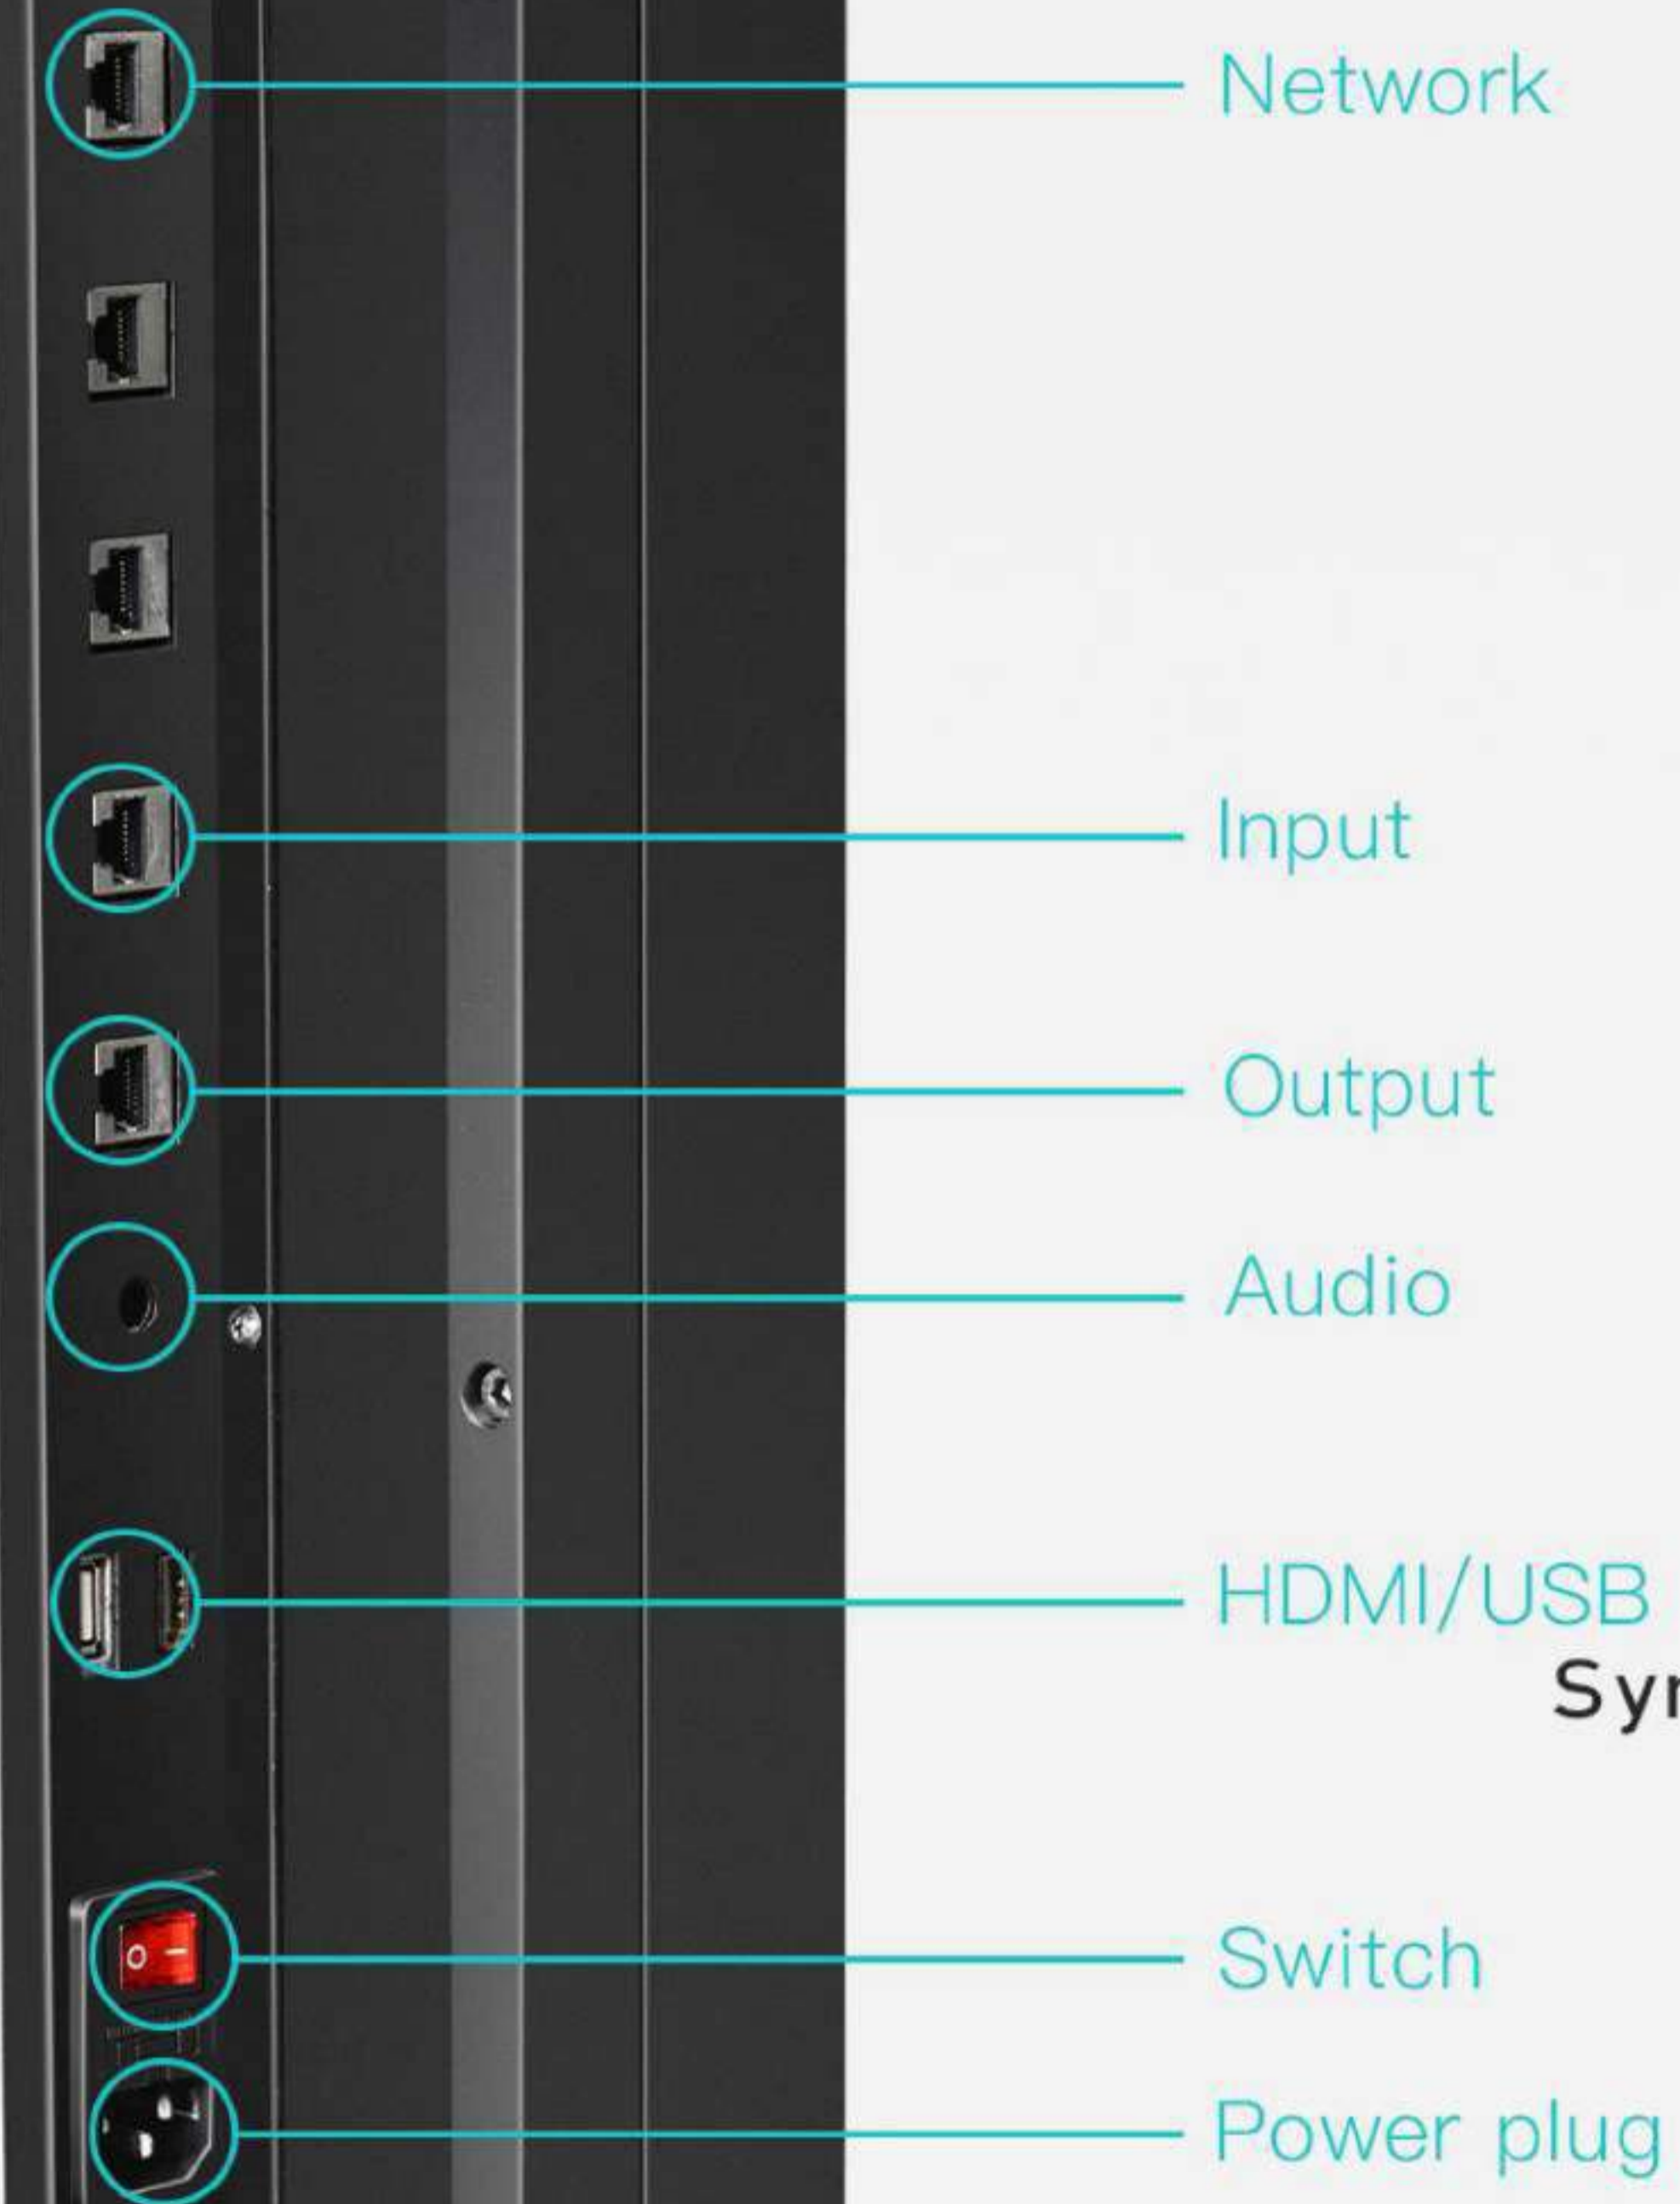

100%

For Europe

Full Series products has passed FCC/CE/ROHS/ISO Certificate.

100%  
aging test

100%  
QC passed

For USA

100%  
vibration test

PC  
Screen6  
Screen1  
Input  
Output  
HDMI USB  
Power

Synchronous & Asynchronous Dual-mode Media Player ✓

Real-time Zoom In And Out ✓

8 GB Memory ✓

Supports USB Expansion ✓

With HDMI Interface and Audio Port ✓

One device for multiple uses

Free-Standing ▼

Wall-Mounted ▼