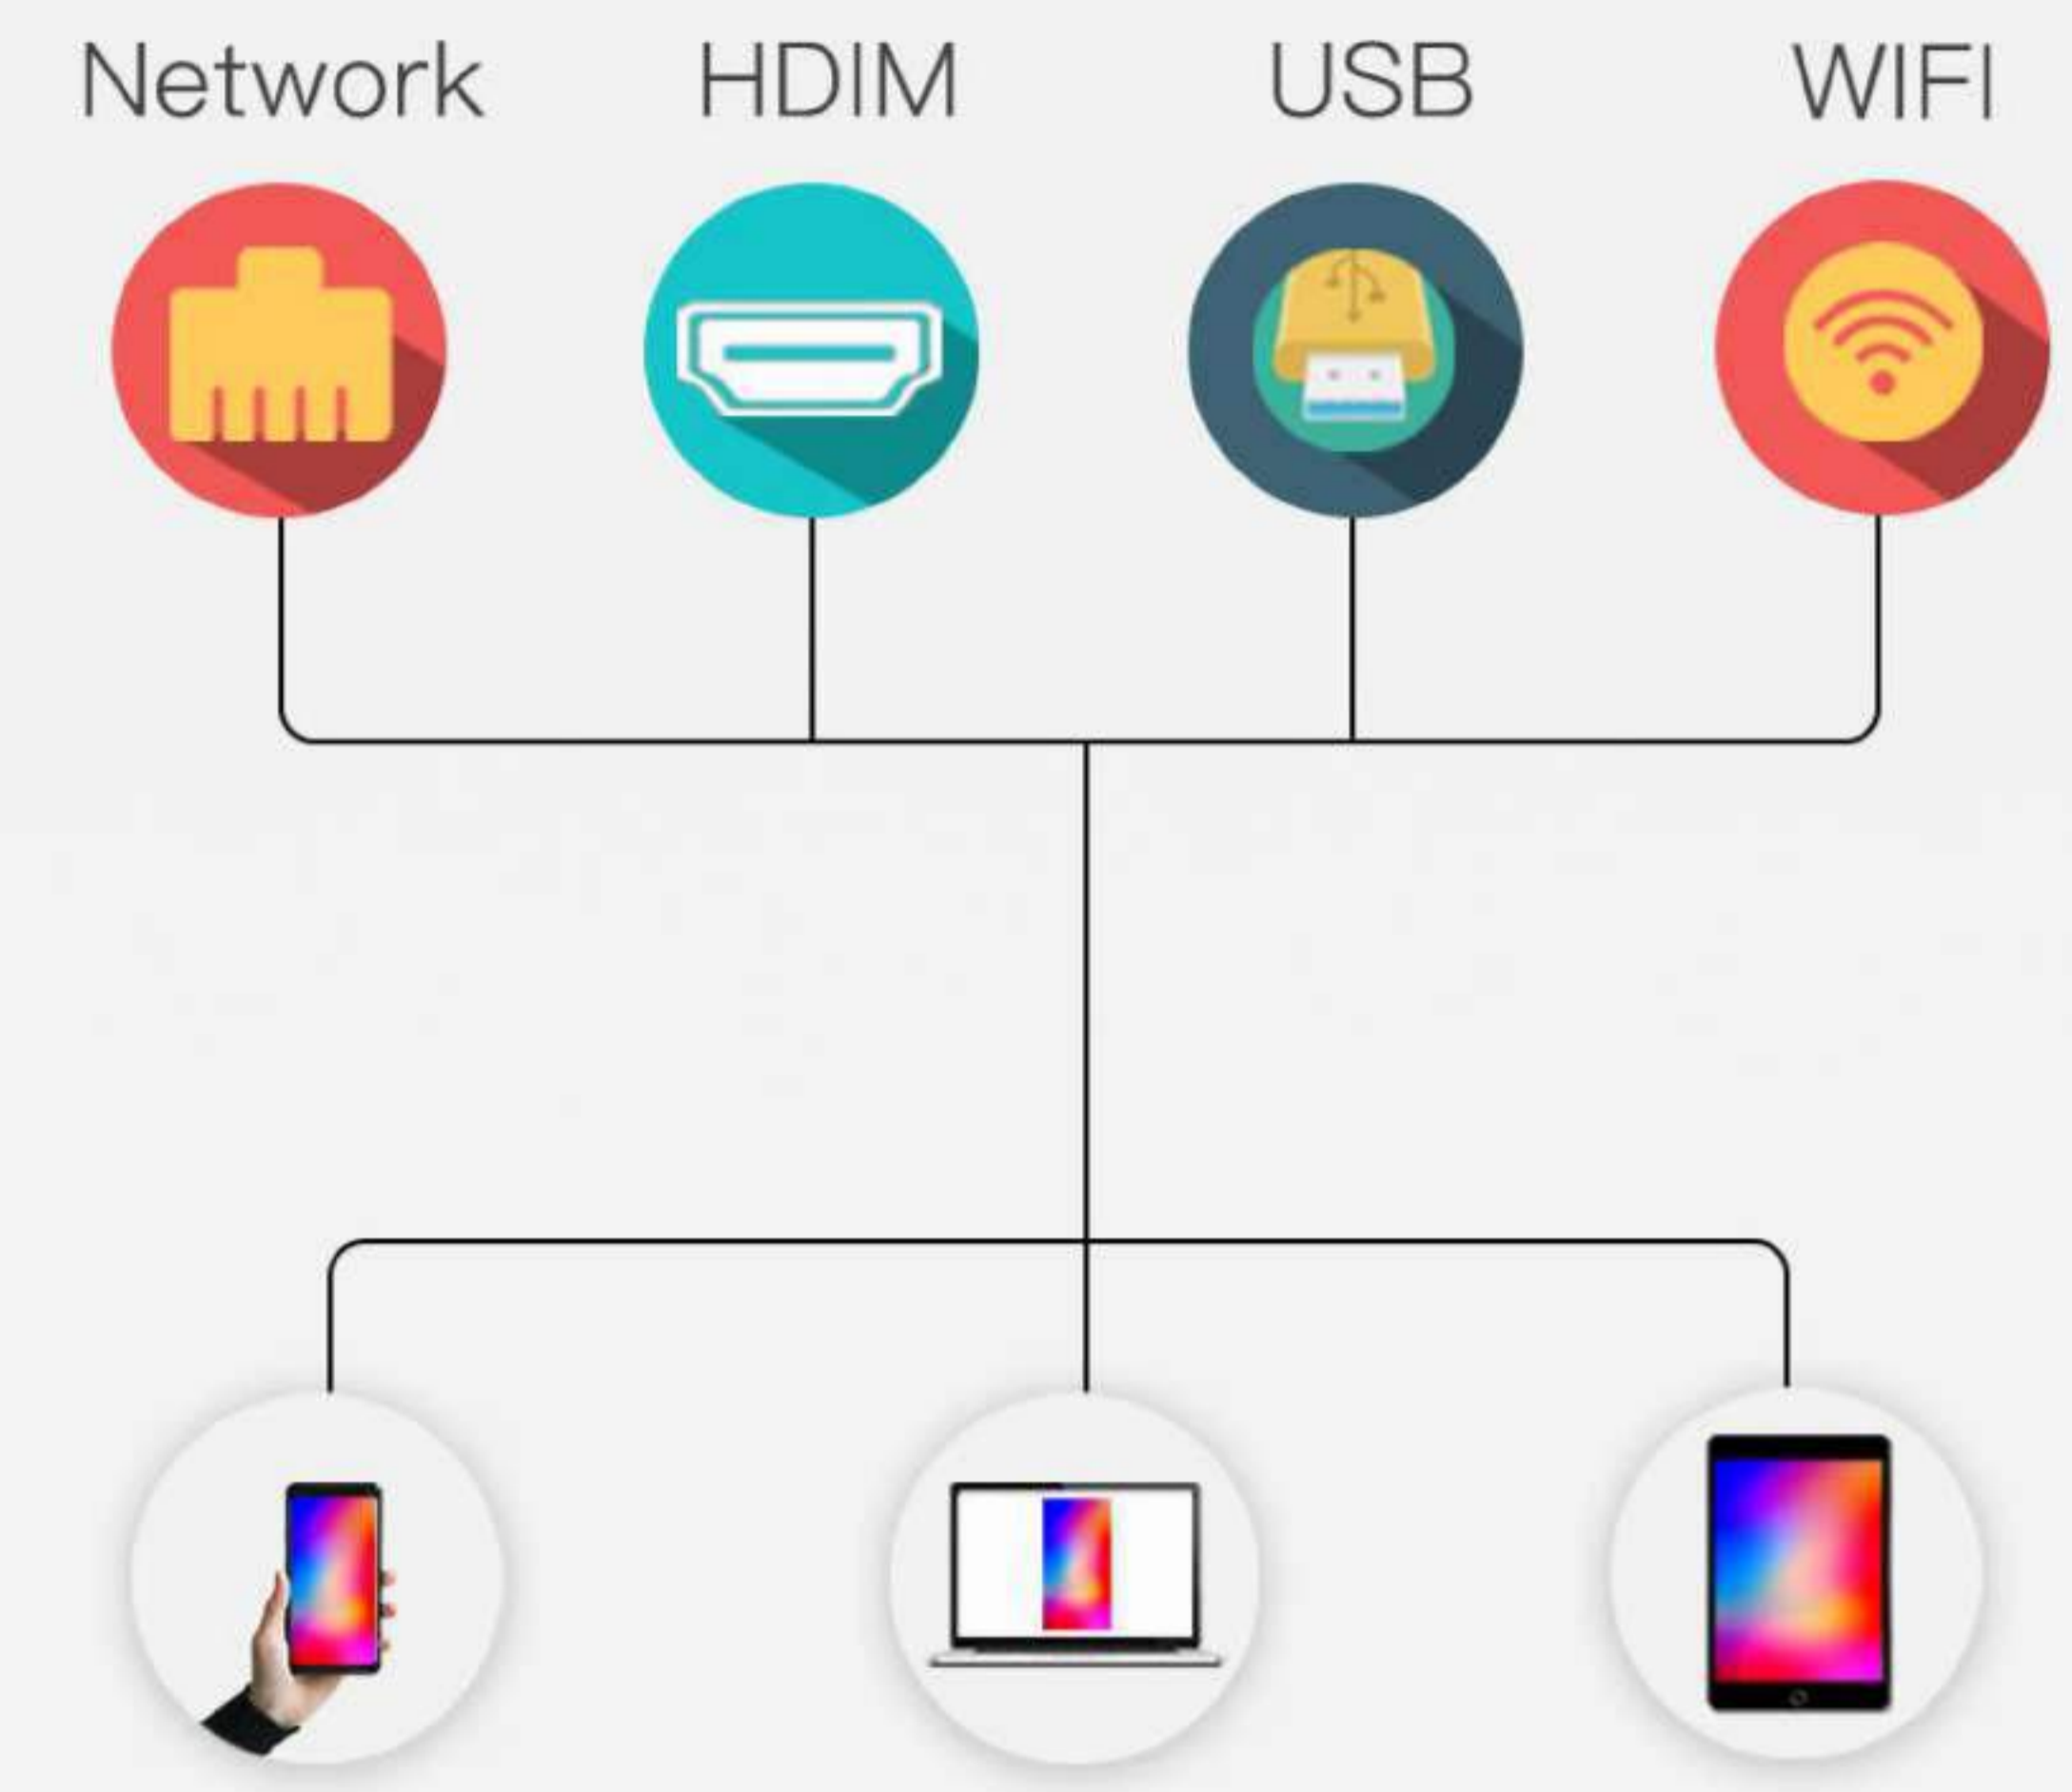

# POSTER LED DISPLAY

Digital LED Poster  
LED Banner

**PC SERVIS**

SERVIS IN PRODAJA RAČUNALNIŠKE OPREME

Integrate R&D, design, manufacturing, sales and service. ✓

Providing LED poster solutions with unique design and stable performance ✓

100%

For Europe

Full Series products has passed FCC/CE/ROHS/ISO Certificate.

100%  
aging test

100%  
QC passed

For USA

100%  
vibration test

PC  
Screen6  
Screen1  
Input  
Output  
HDMI USB  
Power

Synchronous & Asynchronous Dual-mode Media Player ✓

Real-time Zoom In And Out ✓

8 GB Memory ✓

Supports USB Expansion ✓

With HDMI Interface and Audio Port ✓

One device for multiple uses

Free-Standing ▼

Wall-Mounted ▼

Hanging ▼

Creative Stitching ▼

To help consumer better use the product.  
We especially made a guide video for clients.  
The guide file will be sent with the Portable led poster.

**Can automatically play video,  
pictures, text, and other programs.**